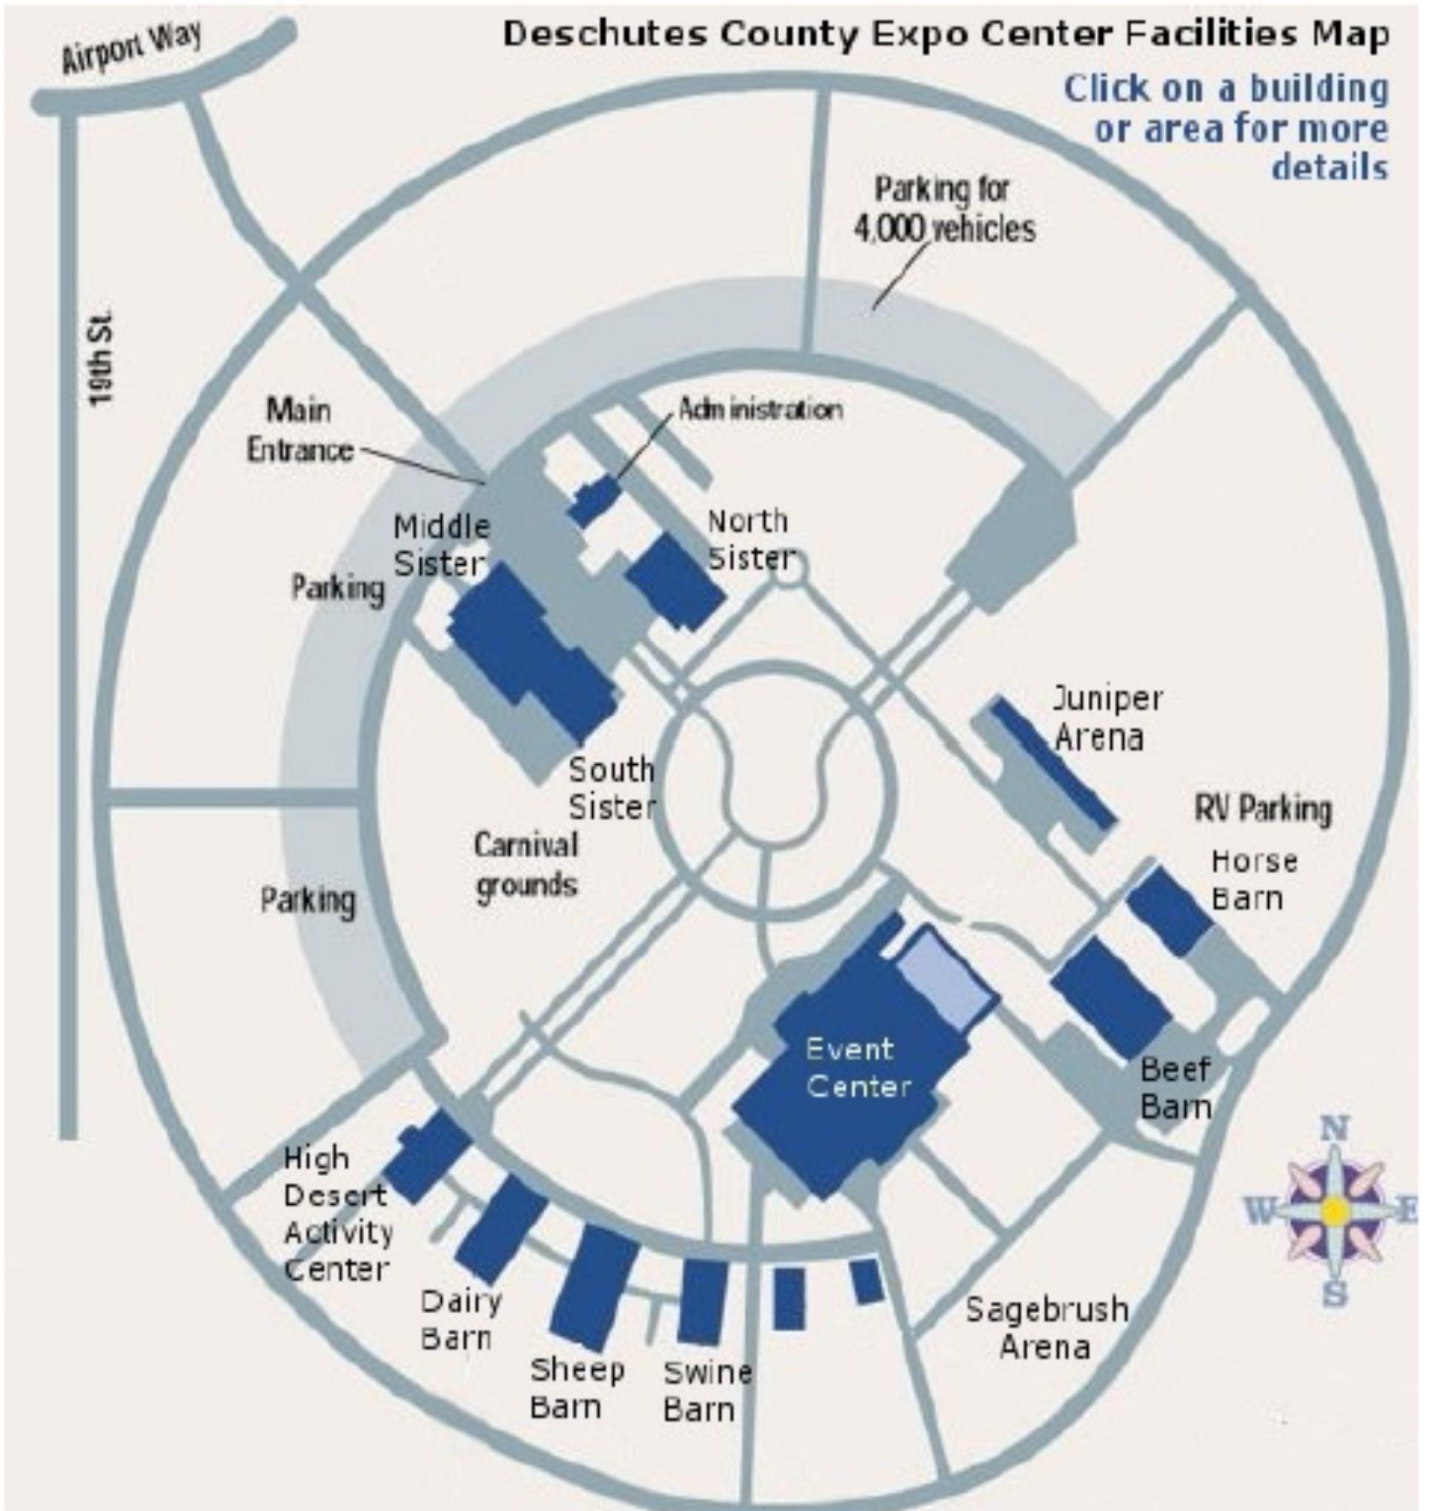

State Stalls

Stalls Tack Total

Central	24		24	Swine 24
North Valley	81	12	93	Beef 53, Beef Annex 40
South Valley	68	8	76	Sheep 76
Willamette	59	15	74	Horse 74
TRV	60	16	76	Dairy 56, Dairy Annex 20
NorthEast	53	16	69	Swine 38, Sheep 31
Southern	82	16	98	Sage 98
NorthWest	78	14	92	Beef 92

Total

505 97 602

Barns

Horse	75	Willamette 74 (Open 1)	0
Beef	150	North West 92, North Valley 54 (Open 4)	0
Beef Annex	40	North Valley 39 (Open 1)	40
Sagebrush	100	Southern 98 (Open 2)	100
Swine	65	Central 24, North East 38 (Open 3)	0
Sheep	110	South Valley 76, North East 31 (Open 3)	0
Dairy	56	TRV 56	56
Dairy Annex	20	TRV 20	20
Rodeo Stock Hill	4		4
	620		

Portable Stalls Needed	220
-------------------------------	------------

Deschutes County Expo Center Facilities Map

Click on a building or area for more details

Horse Barn

Front Camping

West Albany
West Albany
Newport
Newport
Cascade
Cascade
Cascade
Cascade
Cascade
Scio
Scio

West Albany	West Salem
West Albany	West Salem
West Albany	Tack/Feed West Salem
Newport	West Salem
Newport	West Salem

West Salem	Philomath
West Salem	Lebanon
Tack/Feed West Salem	Lebanon
West Salem	Lebanon
West Salem	McNary