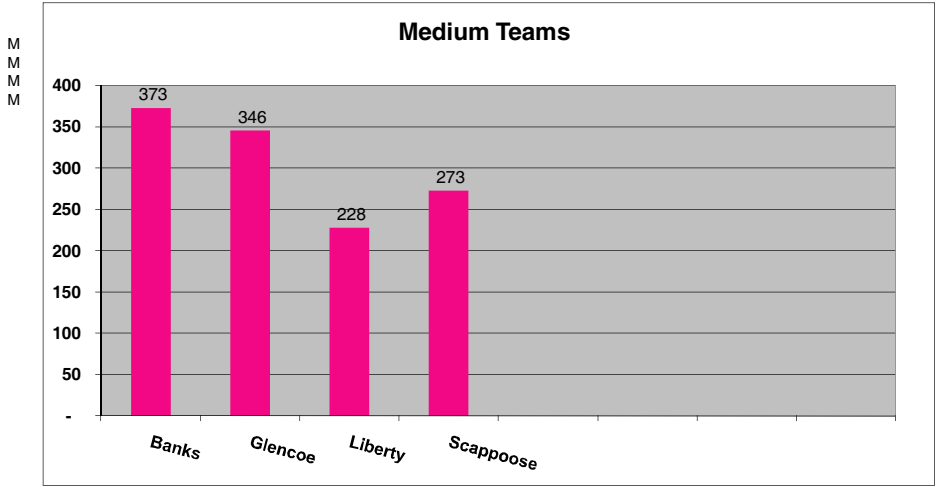

Large Team 11 >	Points
OR-NWD-04-L	Forest Grove	403
OR-NWD-07-L	Hillsboro	698
OR-NWD-11-L	Southridge	549
		-
		-
		-
		-
		-