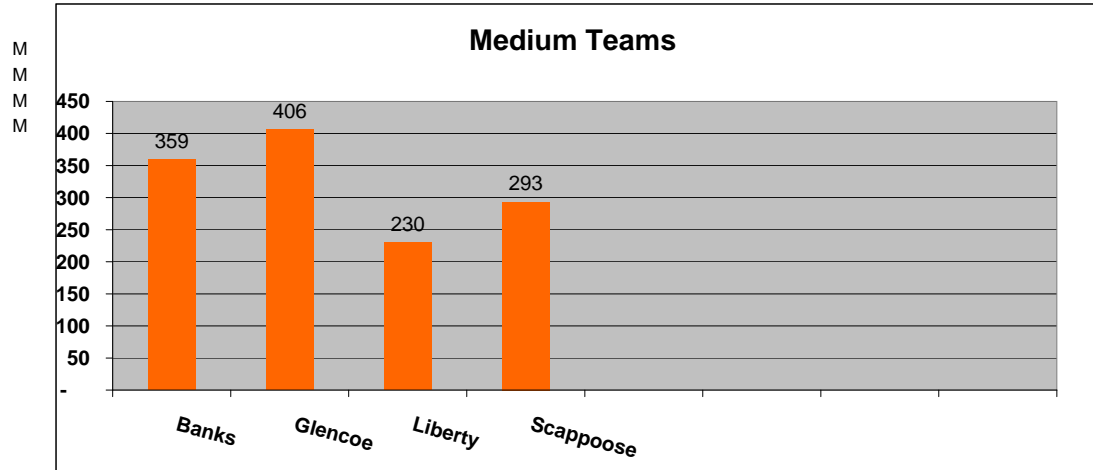

Medium team 7-10	Points
OR-NWD-01-M	Banks	359
OR-NWD-06-M	Glencoe	406
OR-NWD-08-M	Liberty	230
OR-NWD-10-M	Scappoose	293
		-
		-
		-

	Large Team 11 >	Points
OR-NWD-04-L	Forest Grove	443
OR-NWD-07-L	Hillsboro	710
OR-NWD-11-L	Southridge	493
		-
		-
		-
		-
		-
		-