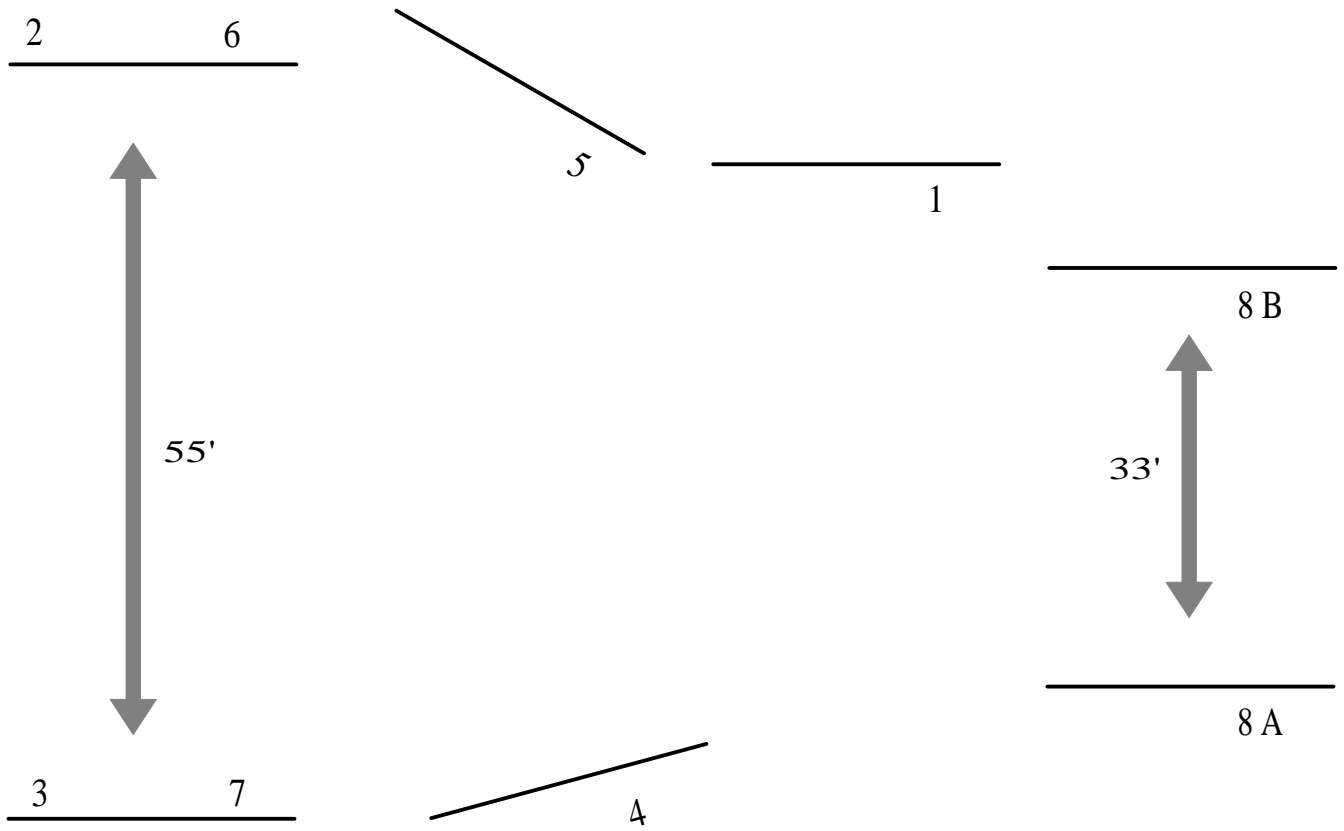

Minimum of 6' off rail

Minimum of 6' off rail

O.H.S.E.T.
2008 - 2009

Hunt Seat Equitation Over Fences

Revised 12-08-08

Enter