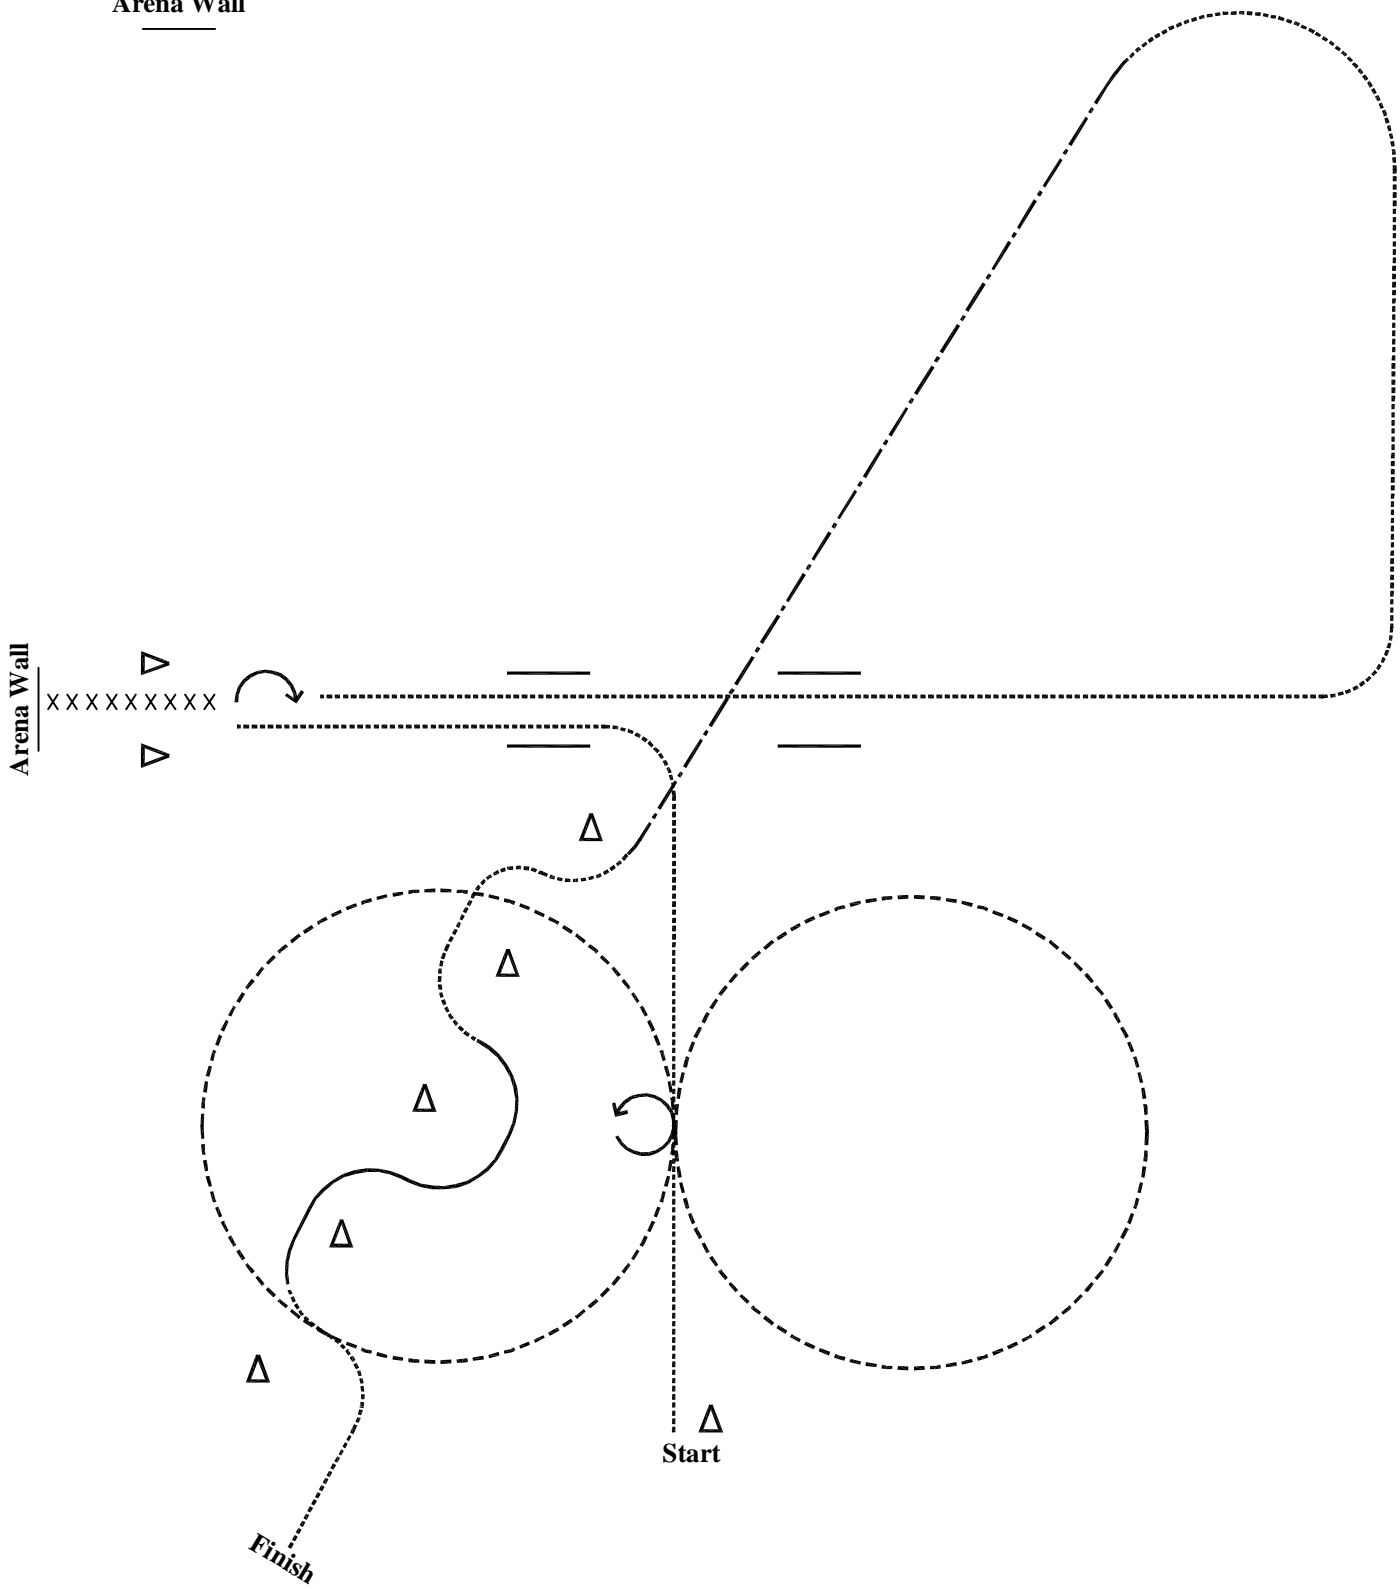

Arena Wall

**OHSET
STATE**
PATTERN #1
Driving Mini/Pony
 #1.13.18 Revised 4-17-18

Legend :	
Walk	—————
Slow Trot / Jog
Working Trot	-----
Strong Trot / Extended Trot	- . - . - .
Back	XXXXXXXX
Cone	Δ