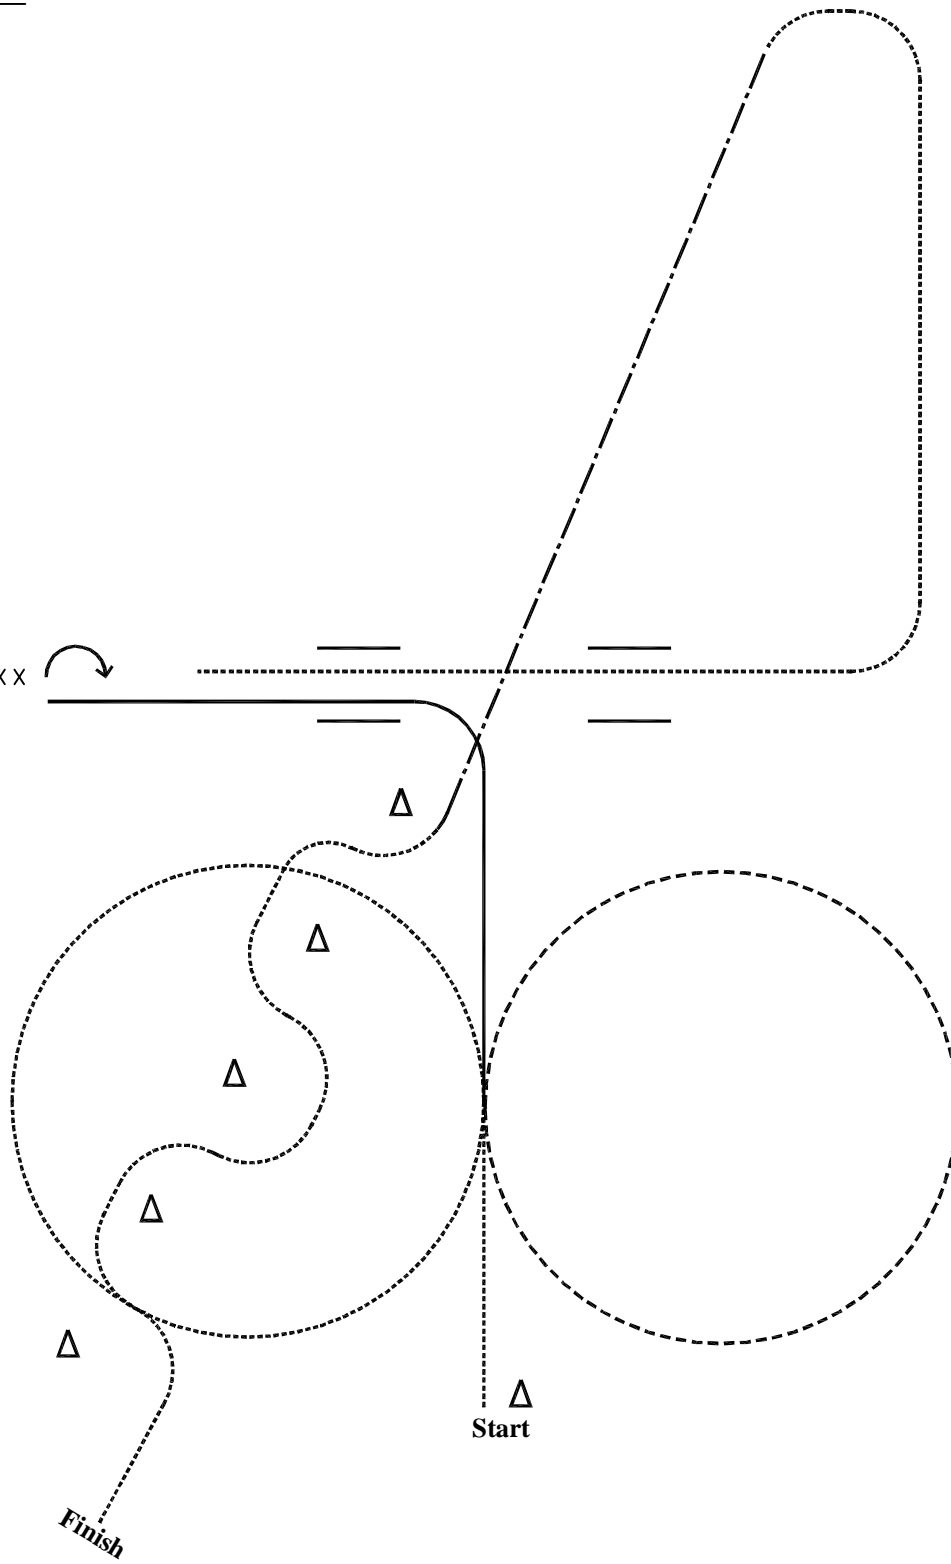

Arena Wall

Arena Wall

▽
XXXXX
▽

OHSET
PATTERN #1
Driving Mini/Pony
#1.13.18 Revised 12-17-17

Legend :	
Walk	—————
Slow Trot / Jog
Working Trot	- - - - -
Strong Trot / Extended Trot	- · - · -
Back	XXXXXXXXX
Cone	Δ