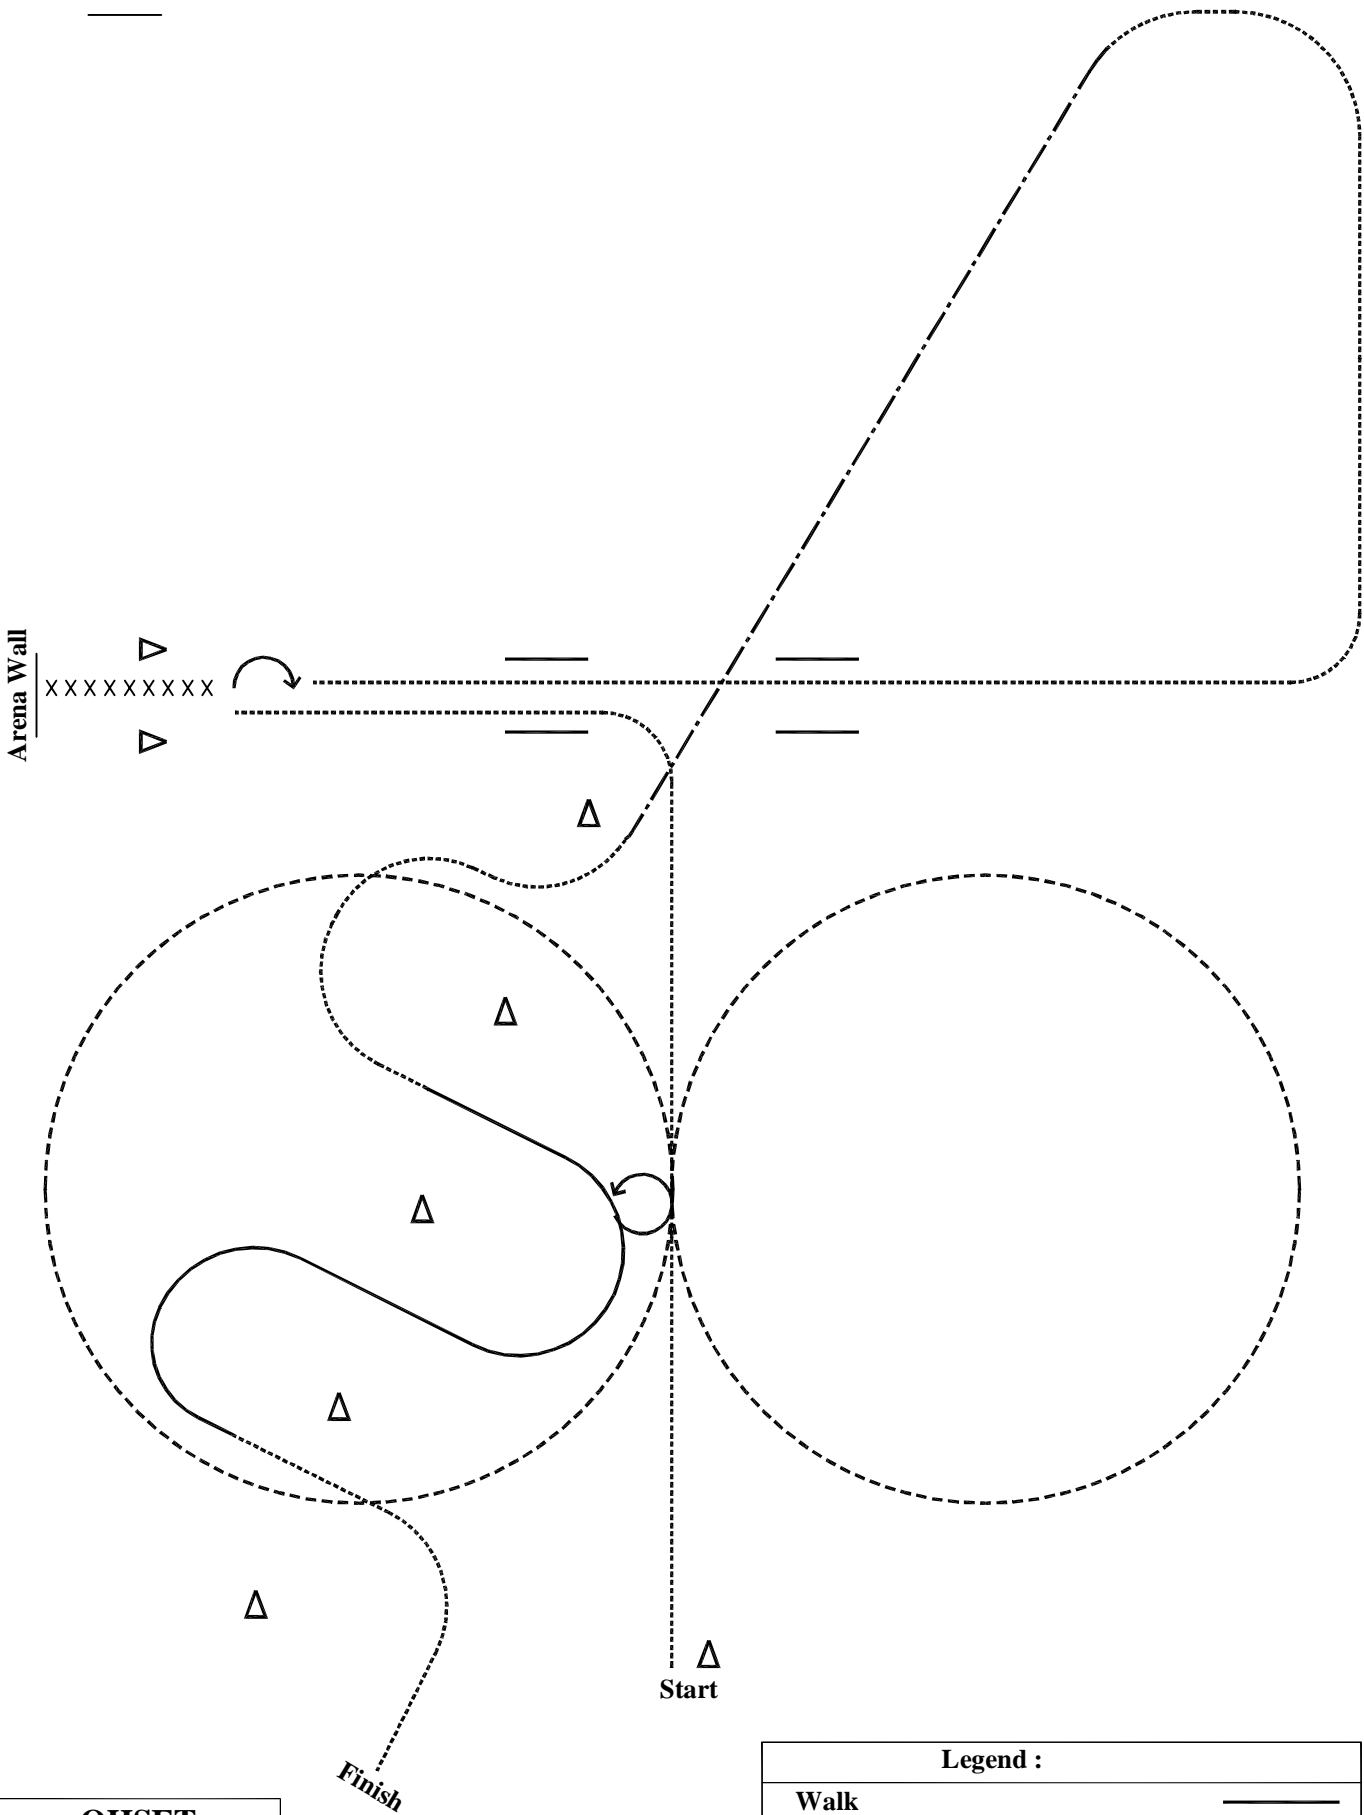

Arena Wall

**OHSET
STATE
PATTERN #1
Driving Horse**

#1.13.18 Revised 4-17-18

| Legend : | |
|-----------------------------|-------------|
| Walk | ————— |
| Slow Trot / Jog | |
| Working Trot | ----- |
| Strong Trot / Extended Trot | - . - . - . |
| Back | XXXXXXXX |
| Cone | Δ |